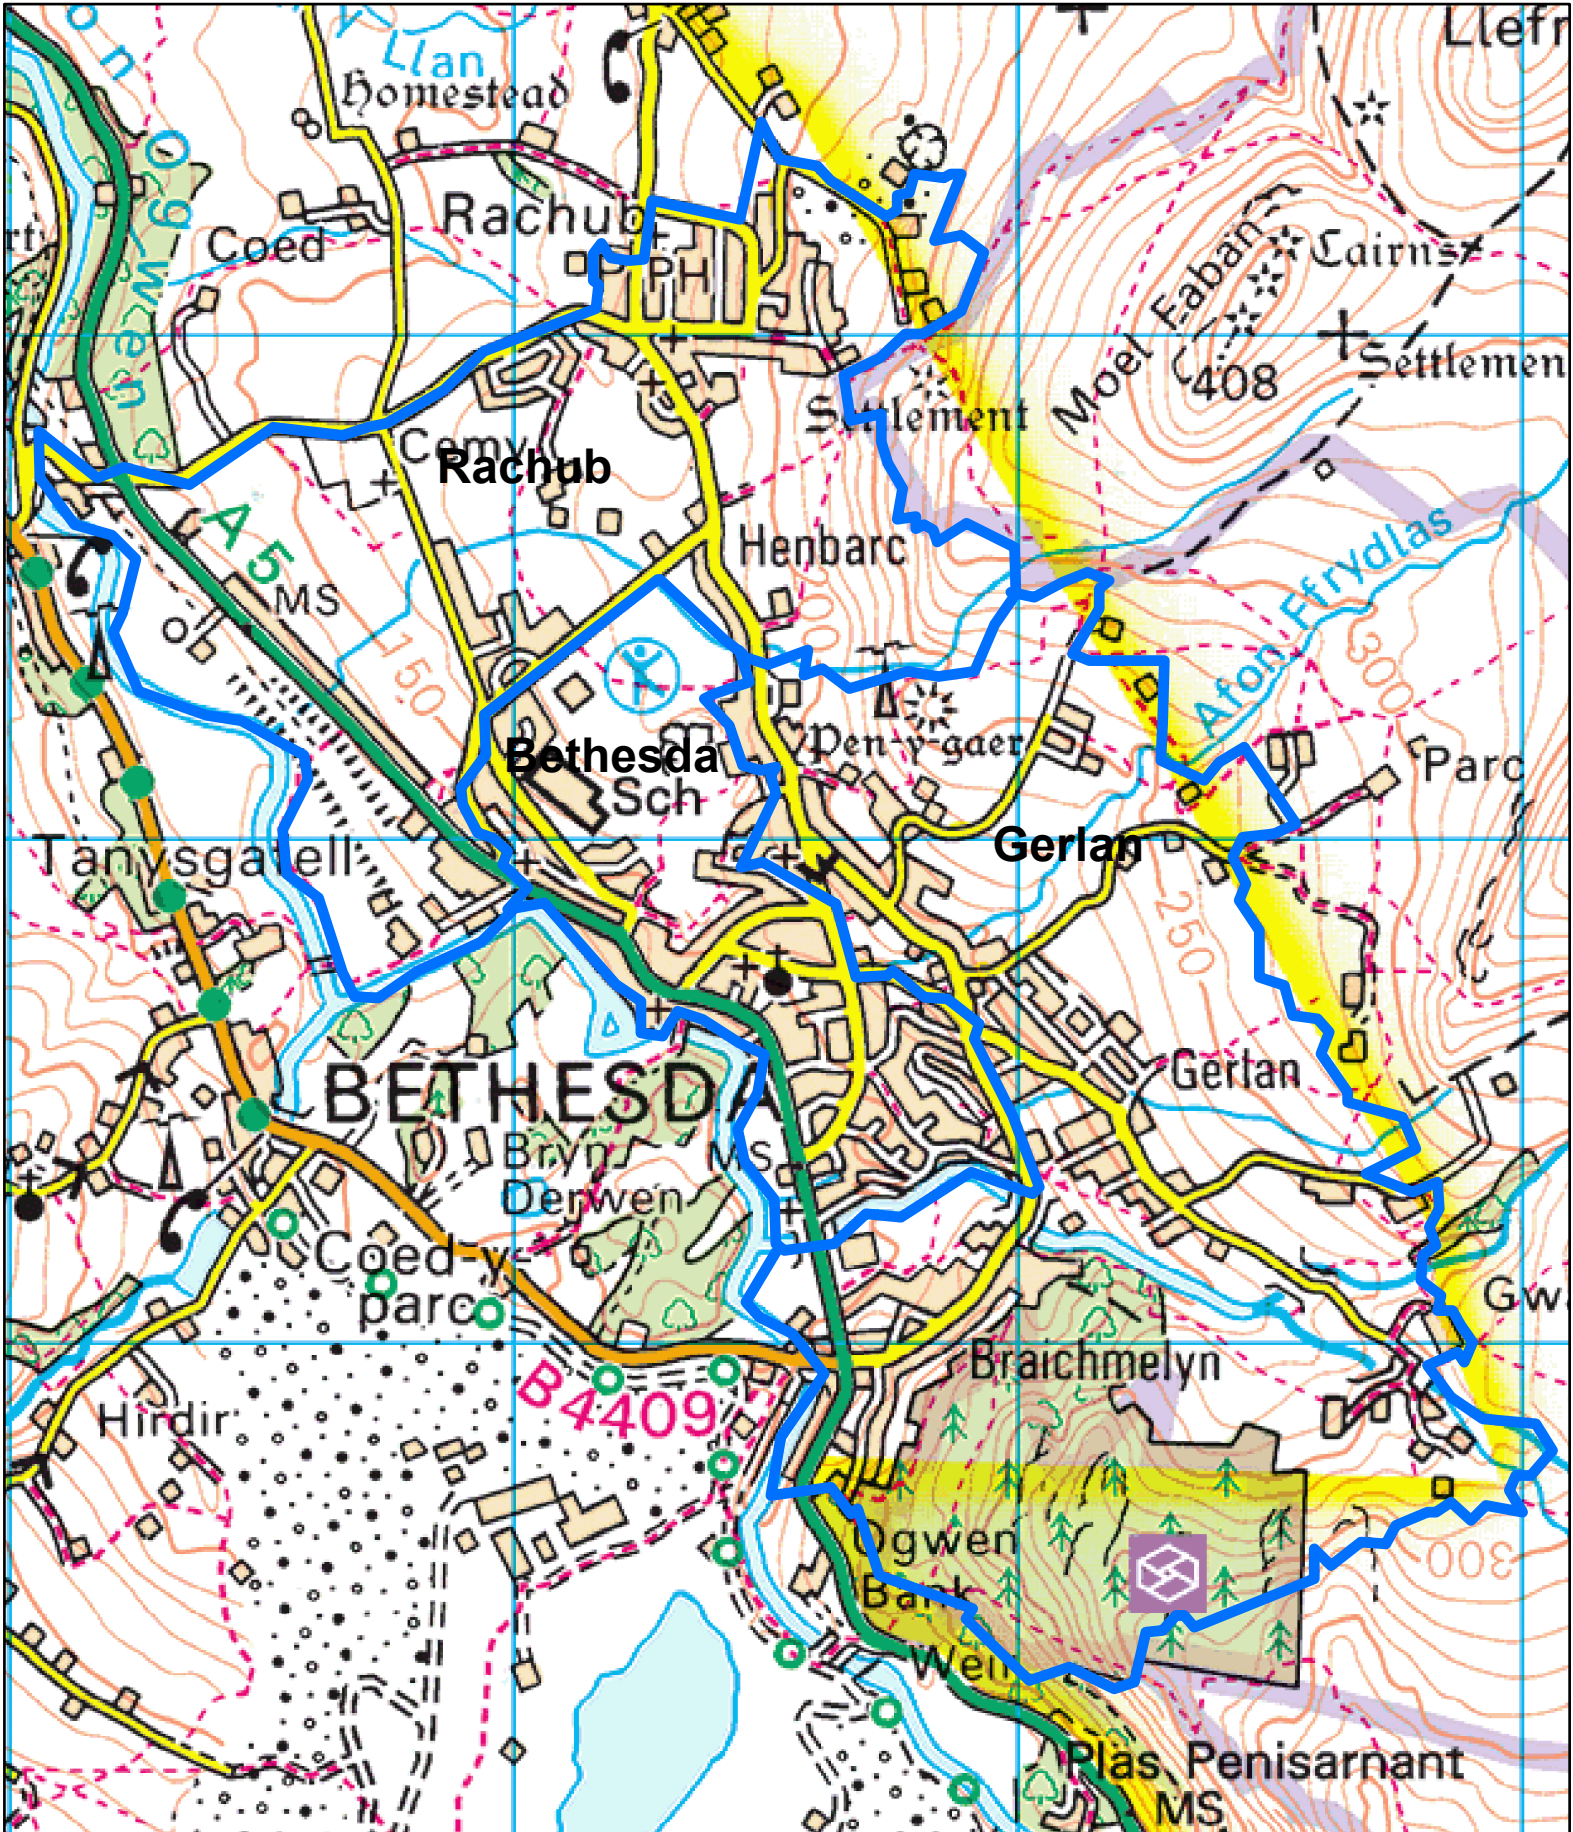

# Bethesda Area - proposed new boundaries

Adran Cefnogaeth Gorfforaethol, Cyngor Gwynedd  
© Hawlfraint y Goron a hawliau cronfa ddata 2018 Arolwg Ordanans 100023387